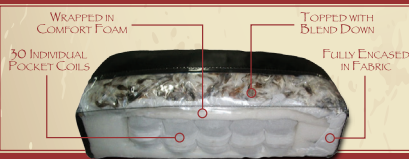

CUSHION FEATURES

Leather: Stetson Coffee
All Leather
5407-41
Leg: Espresso
Nail Head: Brass

Overall: W 34.5" x D 40.5" x H 40.25"
Seat: W 20.25" x D 23" x H 20.5"
Arm: H 25.5"
Wall Proximity: 15.5"

BarcaVounger®
Because You're Comfortable With The Best.