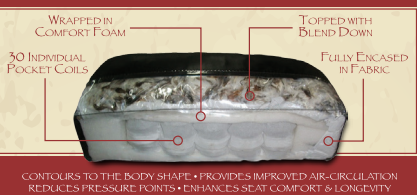

Danbury

Vintage

7-4199 / 9-4199

RESERVE

Leather:
Stetson Bordeaux
All Leather
5407-17

Leather:
Stetson Coffee
All Leather
5407-41

CUSHION FEATURES

Touch to Close Recline Touch to Open Recline

One Touch Buttons
Located on outside Right Arm

Stetson Coffee
also available as
Power 9-4199 (not shown)

Stately timeless and enduring design. The Danbury II features ball and claw legs and adjustable upper and lower back pillows all enhanced with sculptured wings.

Leg: Espresso
Nail Head: Brass

Overall: W 34.25" x D 38.25" x H 45.75"
Seat: W 20.25" x D 18" x H 22.75"
Arm: H 26.25"
Wall Proximity: 12"

BarcaVounger®
Because You're Comfortable With The Best.